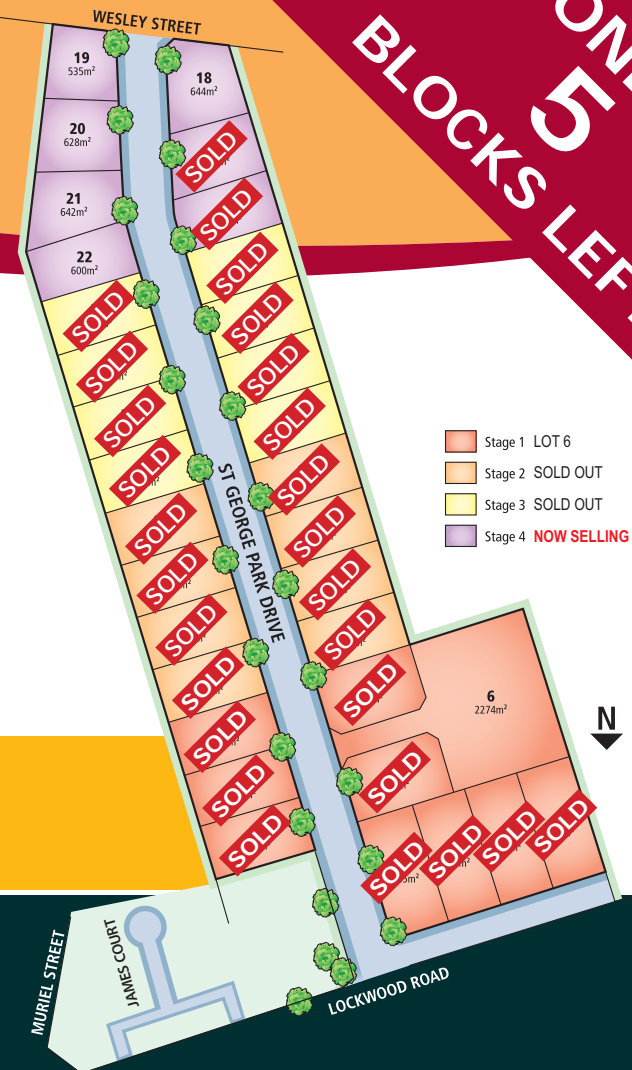

CHOOSE YOUR LAND, CHOOSE YOUR HOME
CREATE YOUR OWN HOUSE & LAND PACKAGE

St George Park

ESTATE

- Allotments from $81,950
- All services connected
- Protective covenants
- Wide selection of designs available
- Kangaroo Flat - Minutes to Centro Lansell
- Just near the corner of James Court and Lockwood Road

FOR FURTHER INFORMATION
VISIT OUR DISPLAY HOMES:

McIvor Forest Estate, Junortoun. - Open 1-5pm Daily

ONLY
5
BLOCKS LEFT

MACQUARIE
HOMES
www.macquariehomes.com.au

Weekdays contact
Our Sales Office:
10 Merino Crt, Bendigo. 3550
Phone: 5441 9000 Fax: 5441 9099